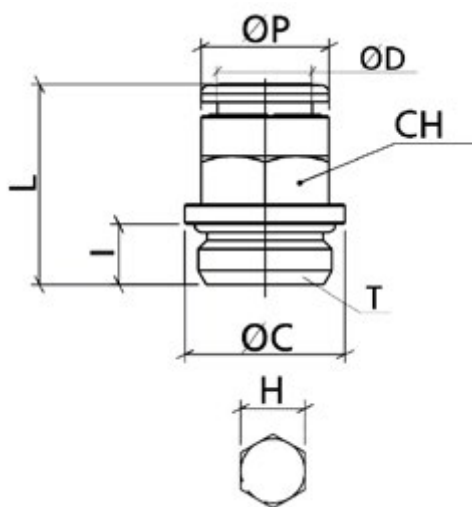

Data Sheet

Article number: 589OTRC10G02

Description: Metal Push-in fitting, straight, $\varnothing 10$ / G1/4", w. o-ring
Type: OTRC10G02, Nickel plated brass

Measures

= G1/4"	Weight = 19
= 16	
= 16	
= 6.5	
= 27.5	
= 16	
= 10	
= 6	